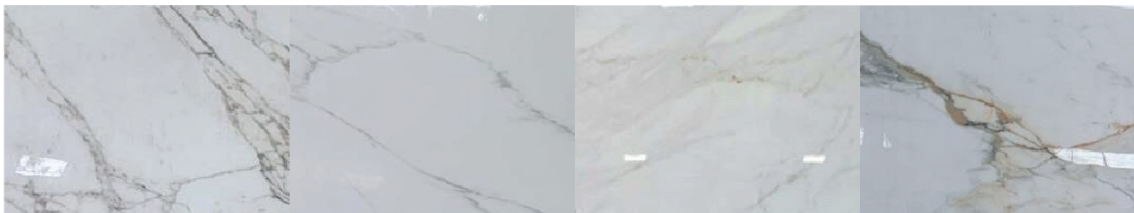

LM10_CR
Đá Carrara Ultimo
Carrara Ultimo

LM11_Ro
Đá Rome
Rome

LM12_CB
Đá Calcutta Borghini
Calcutta Borghini

LM13_MC
Đá Macchia
Macchia